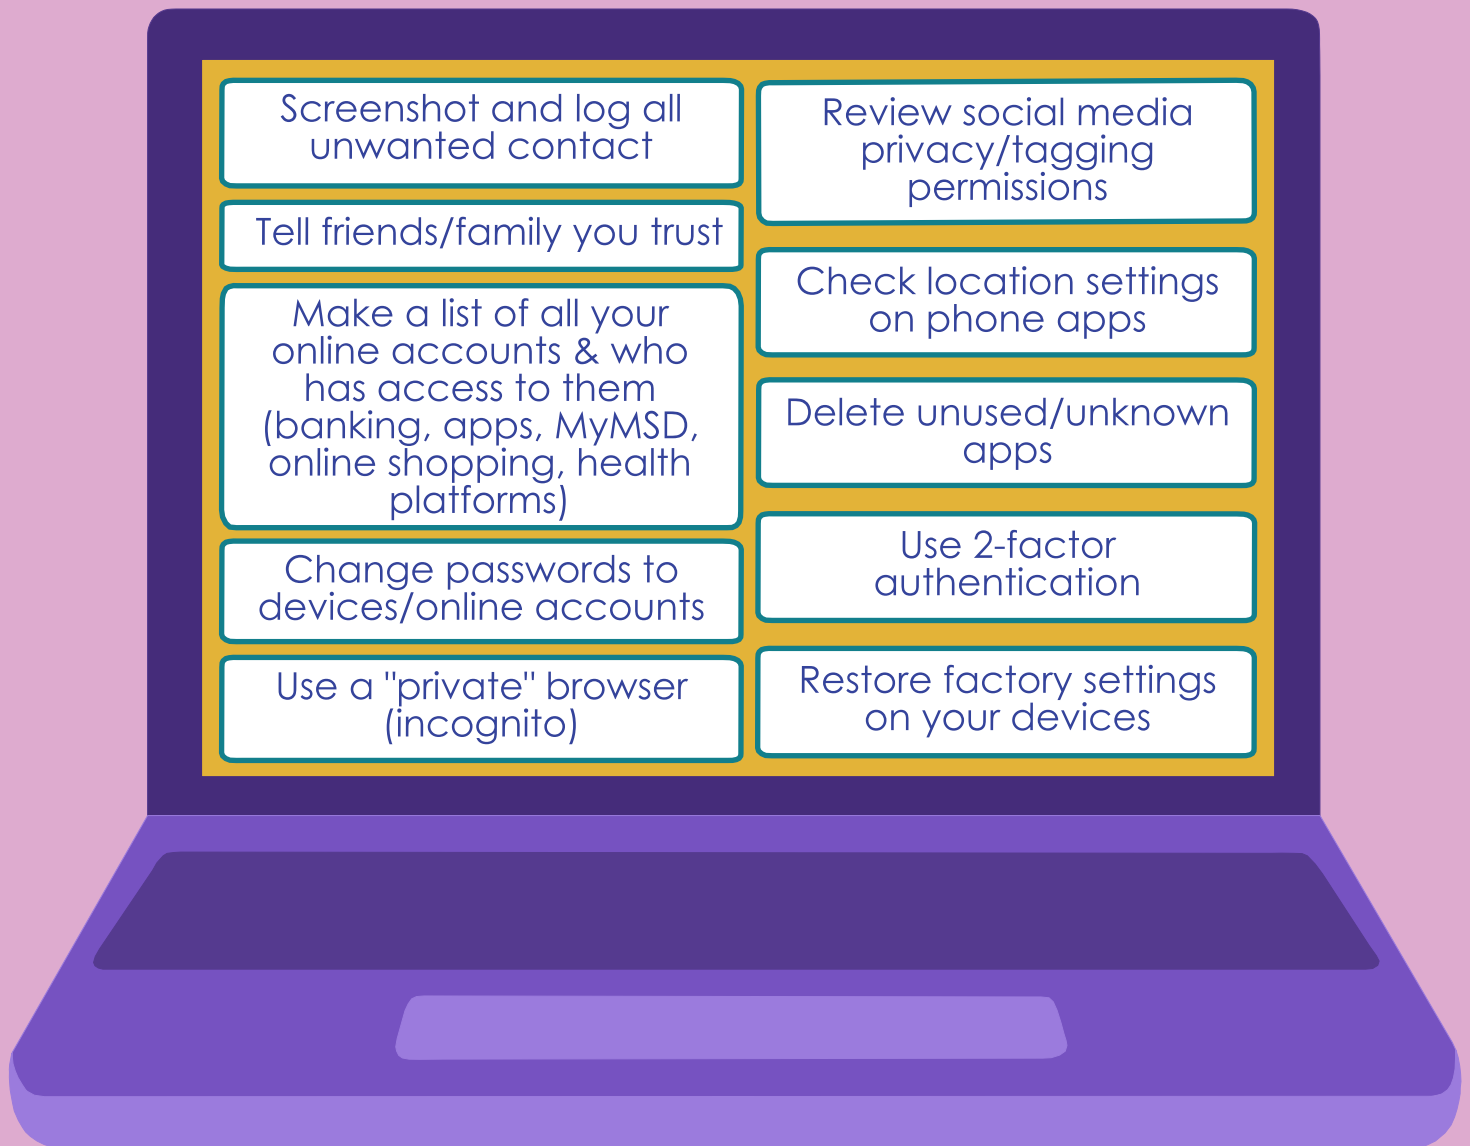

# Possible tech tips to support safety after separation

Victims will also be doing a lot of unseen safety work and will be able to add to this list.

Contact [research@refuge.org.nz](mailto:research@refuge.org.nz)  
for more information about  
research into digital tactics

**WOMEN'S REFUGE**